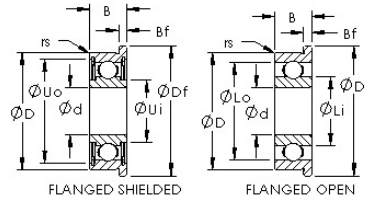

## Metric Series

select	Inquiry	Product Number	Bearing Type	Dimensions [mm]					Dynamic Load Rating (Cr)	Static Load Rating (Cor)
				d	D	B	Df	Bf		
F691	Open Flanged Ball Bearings	1	4	1.6	5	0.5	120	30		
MF41x	Open Flanged Ball Bearings	1.2	4	1.8	4.8	0.4	95	26		
F681x	Open Flanged Ball Bearings	1.5	4	1.2	5	0.4	95	26		
F681xzz	Sealed Flanged Ball Bearings	1.5	4	2	5	0.6	95	26		
F691x	Open Flanged Ball Bearings	1.5	5	2	6.5	0.6	144	40		
F691xzz	Sealed Flanged Ball Bearings	1.5	5	2.6	6.5	0.8	144	40		
F601x	Open Flanged Ball Bearings	1.5	6	2.5	7.5	0.6	281	79		
F601xzz	Sealed Flanged Ball Bearings	1.5	6	3	7.5	0.8	281	79		
F682	Open Flanged Ball Bearings	2	5	1.5	6.1	0.5	144	40		
F682 2RS	Sealed Flanged Ball Bearings	2	5	1.5	6.1	0.5	144	40		
F682zz	Sealed Flanged Ball Bearings	2	5	2.3	6.1	0.6	144	40		
MF52	Open Flanged Ball Bearings	2	5	2	6.2	0.6	144	40		
MF52 2RS	Sealed Flanged Ball Bearings	2	5	2	6.2	0.6	144	40		

## Metric Series

MF52zz	Sealed Flanged Ball Bearings	2	5	2.5	6.2	0.6	144	40
F692	Open Flanged Ball Bearings	2	6	2.3	7.5	0.6	281	79
F692 2RS	Sealed Flanged Ball Bearings	2	6	3	7.5	0.8	281	79
F692zz	Sealed Flanged Ball Bearings	2	6	3	7.5	0.8	281	79
MF62	Open Flanged Ball Bearings	2	6	2.5	7.2	0.6	281	79
MF62 2RS	Sealed Flanged Ball Bearings	2	6	2.5	7.2	0.6	281	79
MF62zz	Sealed Flanged Ball Bearings	2	6	2.5	7.2	0.6	281	79
MF72	Open Flanged Ball Bearings	2	7	2.5	8.2	0.6	328	103
MF72 2RS	Sealed Flanged Ball Bearings	2	7	3	8.2	0.6	328	103
MF72zz	Sealed Flanged Ball Bearings	2	7	3	8.2	0.6	328	103
F602	Open Flanged Ball Bearings	2	7	2.8	8.5	0.7	328	103
F602 2RS	Sealed Flanged Ball Bearings	2	7	2.8	8.5	0.7	328	103
F602zz	Sealed Flanged Ball Bearings	2	7	3.5	8.5	0.9	328	103
F682x	Open Flanged Ball Bearings	2.5	6	1.8	7.1	0.5	178	59
F682x 2RS	Sealed Flanged Ball Bearings	2.5	6	1.8	7.1	0.5	178	59
F682xzz	Sealed Flanged Ball Bearings	2.5	6	2.6	7.1	0.8	178	59
F692x	Open Flanged Ball Bearings	2.5	7	2.5	8.5	0.7	328	103