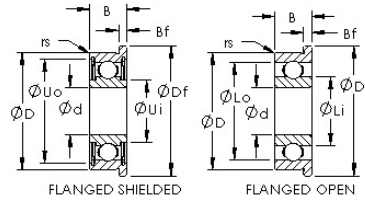

## Metric Series

select	Inquiry	Product Number	Bearing Type	Dimensions [mm]					Basic Load Rating [N]	
				d	D	B	Df	Bf	Dynamic Load Rating (Cr)	Static Load Rating (Cor)
F691	Open Flanged Ball Bearings	1	4	1.6	5	0.5	120	30		
MF41x	Open Flanged Ball Bearings	1.2	4	1.8	4.8	0.4	95	26		
F681x	Open Flanged Ball Bearings	1.5	4	1.2	5	0.4	95	26		
F681xzz	Sealed Flanged Ball Bearings	1.5	4	2	5	0.6	95	26		
F691x	Open Flanged Ball Bearings	1.5	5	2	6.5	0.6	144	40		
F691xzz	Sealed Flanged Ball Bearings	1.5	5	2.6	6.5	0.8	144	40		
F601x	Open Flanged Ball Bearings	1.5	6	2.5	7.5	0.6	281	79		
F601xzz	Sealed Flanged Ball Bearings	1.5	6	3	7.5	0.8	281	79		
F682	Open Flanged Ball Bearings	2	5	1.5	6.1	0.5	144	40		
F682 2RS	Sealed Flanged Ball Bearings	2	5	1.5	6.1	0.5	144	40		
F682zz	Sealed Flanged Ball Bearings	2	5	2.3	6.1	0.6	144	40		
MF52	Open Flanged Ball Bearings	2	5	2	6.2	0.6	144	40		
MF52 2RS	Sealed Flanged Ball Bearings	2	5	2	6.2	0.6	144	40		

## Metric Series

MF52zz	Sealed Flanged Ball Bearings	2	5	2.5	6.2	0.6	144	40
F692	Open Flanged Ball Bearings	2	6	2.3	7.5	0.6	281	79
F692 2RS	Sealed Flanged Ball Bearings	2	6	3	7.5	0.8	281	79
F692zz	Sealed Flanged Ball Bearings	2	6	3	7.5	0.8	281	79
MF62	Open Flanged Ball Bearings	2	6	2.5	7.2	0.6	281	79
MF62 2RS	Sealed Flanged Ball Bearings	2	6	2.5	7.2	0.6	281	79
MF62zz	Sealed Flanged Ball Bearings	2	6	2.5	7.2	0.6	281	79
MF72	Open Flanged Ball Bearings	2	7	2.5	8.2	0.6	328	103
MF72 2RS	Sealed Flanged Ball Bearings	2	7	3	8.2	0.6	328	103
MF72zz	Sealed Flanged Ball Bearings	2	7	3	8.2	0.6	328	103
F602	Open Flanged Ball Bearings	2	7	2.8	8.5	0.7	328	103
F602 2RS	Sealed Flanged Ball Bearings	2	7	2.8	8.5	0.7	328	103
F602zz	Sealed Flanged Ball Bearings	2	7	3.5	8.5	0.9	328	103
F682x	Open Flanged Ball Bearings	2.5	6	1.8	7.1	0.5	178	59
F682x 2RS	Sealed Flanged Ball Bearings	2.5	6	1.8	7.1	0.5	178	59
F682xzz	Sealed Flanged Ball Bearings	2.5	6	2.6	7.1	0.8	178	59
F692x	Open Flanged Ball Bearings	2.5	7	2.5	8.5	0.7	328	103