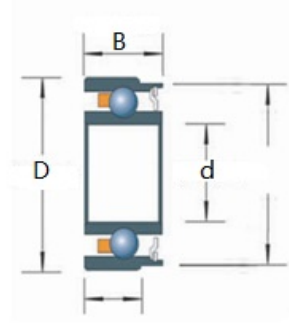

Star

select	Inquiry	Application	Position	Ball bearing		Ceramic ball bearings	
				Radial	Angular contact	Radial	Angular contact
430 / Vista Manual Chuck	BOTH	-	SFR144K1TLGZW	-	SFR144K1TLGZWN		
430 / Vista / Solara / Star-Flex LF PB	BOTH	-	-	-	SFR144K1TLGZ1WN		
430 / Vista PB Daily Lube	BOTH	-	SFR144K1TLGZW	-	SFR144K1TLGZWN		
Futura Manual Chuck	BOTH	SR2-5TLZW	-	-	-		
Ultra Manual Chuck	BOTH	SR2-5TLZW	-	-	-		
Nu-Torque 1:5/Titan Electric Head Gear	BOTH	-	-	-	-		
Nu-Torque 1:5/Titan Electric Intermediate Shaft	BOTH	-	-	-	-		