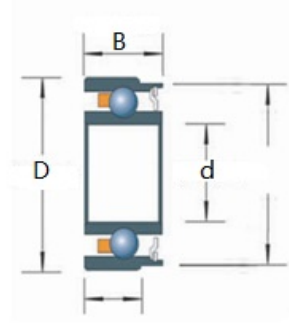

# Star

select	Inquiry	Application	Position	Ball bearing		Ceramic ball bearings	
				Radial	Angular contact	Radial	Angular contact
430 / Vista Manual Chuck	BOTH	-	SFR144K1TLGZW	-	SFR144K1TLGZWN		
430 / Vista / Solara / Star-Flex LF PB	BOTH	-	-	-	SFR144K1TLGZ1WN		
430 / Vista PB Daily Lube	BOTH	-	SFR144K1TLGZW	-	SFR144K1TLGZWN		
Futura Manual Chuck	BOTH	SR2-5TLZW	-	-	-		
Ultra Manual Chuck	BOTH	SR2-5TLZW	-	-	-		
Nu-Torque 1:5/Titan Electric Head Gear	BOTH	-	-	-	-		
Nu-Torque 1:5/Titan Electric Intermediate Shaft	BOTH	-	-	-	-		