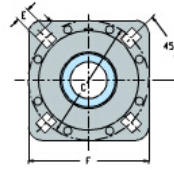

Flanged Disc Units-Square Bore

select	Inquiry Bearing Number	Boundary dimensions(in)						
		d	F	C	A	J	K	DE
DHU1-1/8S-209	1-1/8	127	42.86	41.7	6.75	16.7	13.5	