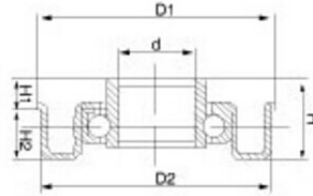

W Series

select	Inquiry Item No.		D1	D2	H	H1	H2	d Remark
1237W	40	37	13.5	8.5	5	12	Pressed steel cover	
1238W	37.5	35	13.5	8.5	5	12	Pressed steel cover	
1245W	45	42	15	10	5	12	Pressed steel cover	
1250W	50	48	13.5	8.5	5	12	Pressed steel cover	
1255W	55	51	16	11	5	12	Pressed steel cover	
1260W	59	56	17	11.8	5.2	12	Pressed steel cover	
1560W	60	55.5	16	10.5	5.5	15	Pressed steel cover	
1257W	57	54	22	11	11	12	Pressed steel cover	
1257-16	57	54	16	11	5	12	Pressed steel cover	
1248W	48	42	15	13	2	12	Pressed steel cover	