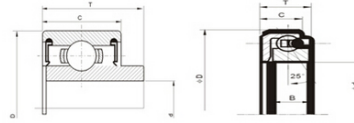

OPEL

select	Inquiry	OE NO.	SKF NO.	Application	Boundary dimensions(mm)		
					d	D	h
668634	VKC2186	OPEL	35.3	48	19.3	41.4	
668651	VKC2238	OPEL	38.05	41/63.8	16.7	45.7	
90129951	VKC2238	OPEL	38.05	41/63.8	16.7	45.7	
90278884	VKC2238	OPEL	38.05	41/63.8	16.7	45.7	
03 369 878	VKC3507	OPEL	36	54	24.5	77.7	
94379499	VKC3606	OPEL	41.8	62	19	-	
688645	VKC2213	OPEL	38.1	48	18.3	45.8	
90112260	VKC2213	OPEL	38.1	48	18.3	45.8	
90129095	VKC2213	OPEL	38.1	48	18.3	45.8	
90250658	VKC2215	OPEL	35.2	39/65.4	19	41.8	
4293481	VKC3205	OPEL	38.1	48	16.5	67	