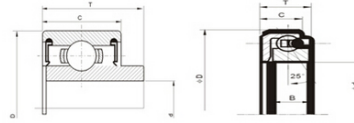

TOYOTA

| select | Inquiry | OE NO. | SKF NO. | Application | Boundary dimensions(mm) | | | |
|-------------|---------|--------|---------|-------------|-------------------------|------|---|---|
| | | | | | d | D | h | W |
| 90363-38084 | VKC3506 | TOYOTA | 38.1 | 48 | 16.5 | 67 | | |
| 31230-12040 | VKC3556 | TOYOTA | 32 | 50 | 21.5 | 70 | | |
| 31230-12140 | VKC3556 | TOYOTA | 32 | 50 | 21.5 | 70 | | |
| 31230-20120 | VKC3584 | TOYOTA | 35.75 | 60 | 25.7 | 79.4 | | |
| 31230-35070 | VKC3615 | TOYOTA | 35 | 50 | 30.6 | 44 | | |
| 31320-12170 | VKC3622 | TOYOTA | 33.4 | 50 | 22 | 79.3 | | |
| 31320-12120 | VKC3622 | TOYOTA | 33.4 | 50 | 22 | 79.3 | | |
| 31320-32060 | VKC3625 | TOYOTA | 35.3 | 60 | 25.2 | 79.5 | | |
| 31230-36160 | VKC3644 | TOYOTA | 38.2 | 68 | 33.8 | 48.2 | | |
| 31230-60150 | VKC3649 | TOYOTA | 38.2 | 68 | 37.6 | 48.2 | | |