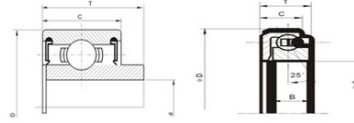

# NISSAN

select	Inquiry	OE NO.	SKF NO.	Application	Boundary dimensions(mm)			
					d	D	h	W
30502-52A60	VKC3515	NISSAN	33.1	48	13	67.7		
30502-81N00	VKC3560	NISSAN	33.1	62	13	67.7		
30502-03E20	VKC3581	NISSAN	33.1	62	20	68.7		
30502-21000	VKC3500	NISSAN	40	62	19	75		
30502-52A00/60	VKC3555	NISSAN	33.2	48	24	67.6		
30502-45P00	VKC356S	NISSAN	40	61	23	-		
30502-03E24	VKC3610	NISSAN	33.1	62	24	68.7		