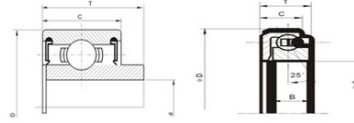

NISSAN

select	Inquiry	OE NO.	SKF NO.	Application	Boundary dimensions(mm)			
					d	D	h	W
30502-52A60	VKC3515	NISSAN	33.1	48	13	67.7		
30502-81N00	VKC3560	NISSAN	33.1	62	13	67.7		
30502-03E20	VKC3581	NISSAN	33.1	62	20	68.7		
30502-21000	VKC3500	NISSAN	40	62	19	75		
30502-52A00/60	VKC3555	NISSAN	33.2	48	24	67.6		
30502-45P00	VKC356S	NISSAN	40	61	23	-		
30502-03E24	VKC3610	NISSAN	33.1	62	24	68.7		