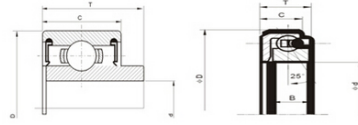

MAZDA

select	Inquiry	OE NO.	SKF NO.	Application	Boundary dimensions(mm)		
					d	D	h W
8540-16-510B	VKC3507	MAZDA	36	54	24.5	77.7	
8531-16-510A	VKC3568	MAZDA	633	50	24.5	77.4	
BP02-16-510	VKC3600	MAZDA	36.3	54	24.5	77.8	
B301-15-510A	VKC3602	MAZDA	29.2	47	21.4	37.8	
E301-16-510A	VKC3554	MAZDA	36.9	48	20.15	66.5	
0727-16-512	VKC3540	MAZDA	55	68	22	88	