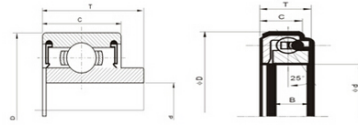

LADA

| select | Inquiry | OE NO. | SKF NO. | Application | Boundary dimensions(mm) | | | |
|-------------|---------|--------|---------|-------------|-------------------------|------|---|---|
| | | | | | d | D | h | W |
| 21081601180 | VKC2247 | LADA | 26.2 | 35/36 | 18 | 79.5 | | |
| 21011601180 | VKC2248 | LADA | 25.75 | 41.3/70 | 28 | 37 | | |
| 21101601180 | VKC2536 | LADA | 25.5 | 34 | 20.9 | 79 | | |