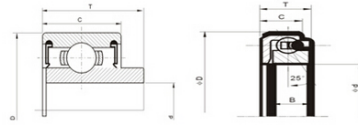

LADA

select	Inquiry	OE NO.	SKF NO.	Application	Boundary dimensions(mm)			
					d	D	h	W
21081601180	VKC2247	LADA	26.2	35/36	18	79.5		
21011601180	VKC2248	LADA	25.75	41.3/70	28	37		
21101601180	VKC2536	LADA	25.5	34	20.9	79		