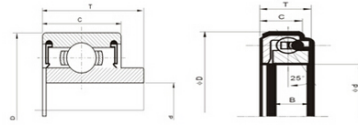

LADA

select	Inquiry	OE NO.	SKF NO.	Application	Boundary dimensions(mm)		
					d	D	h W
21081601180	VKC2247	LADA	26.2	35/36	18	79.5	
21011601180	VKC2248	LADA	25.75	41.3/70	28	37	
21101601180	VKC2536	LADA	25.5	34	20.9	79	