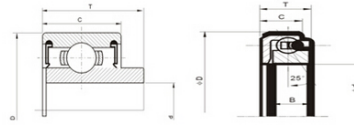

FIAT

select	Inquiry	OE NO.	SKF NO.	Application	Boundary dimensions(mm)		
					d	D	h
4305128	VKC2168	FIAT	28.5	39.5	25.9	90.5	
4409362	VKC2168	FIAT	28.5	39.5	25.9	90.5	
7683329	VKC2213	FIAT	24.15	34.5	28.5	57.2	