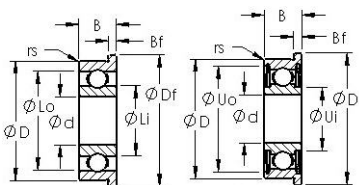

Inch Series

select	Inquiry	Product Number	Bearing Type	Dimensions [mm]					Basic Load Rating [N]	
				d	D	B	Df	Bf	Dynamic Load Rating (Cr)	Static Load Rating (Cor)
FR0	Open Flanged Ball Bearings	1.191	3.967	1.588	5.156	0.33	21	6		
FR0zz	Sealed Flanged Ball Bearings	1.191	3.967	2.38	5.156	0.787	21	6		
FR1	Open Flanged Ball Bearings	1.397	4.762	1.984	5.944	0.584	44	12		
FR1zz	Sealed Flanged Ball Bearings	1.397	4.762	2.779	5.944	0.787	44	12		
FR1-4	Open Flanged Ball Bearings	1.984	6.35	2.38	7.518	0.584	54	17		
FR1-4 2RS	Sealed Flanged Ball Bearings	1.984	6.35	3.571	7.518	0.787	54	17		
FR1-4zz	Sealed Flanged Ball Bearings	1.984	6.35	3.571	7.518	0.787	54	17		

Inch Series

FR1-5	Open Flanged Ball Bearings	2.38	7.938	2.779	9.119	0.584	106	32
FR1-5 2RS	Sealed Flanged Ball Bearings	2.38	7.938	3.571	9.119	0.787	106	32
FR1-5zz	Sealed Flanged Ball Bearings	2.38	7.938	3.571	9.119	0.787	106	32
FR133	Open Flanged Ball Bearings	2.38	4.762	1.588	5.944	0.457	36	11
FR133 2RS	Sealed Flanged Ball Bearings	2.38	4.762	2.38	5.944	0.787	28	10
FR133zz	Sealed Flanged Ball Bearings	2.38	4.762	2.38	5.944	0.787	28	10
FR144	Open Flanged Ball Bearings	3.175	6.35	2.38	7.518	0.584	54	17
FR144 2RS	Sealed Flanged Ball Bearings	3.175	6.35	2.779	7.518	0.787	54	17
FR144zz	Sealed Flanged Ball Bearings	3.175	6.35	2.779	7.518	0.787	54	17
FR2	Open Flanged Ball Bearings	3.175	9.525	3.967	11.176	0.762	121	39
FR2 2RS	Sealed Flanged Ball Bearings	3.175	9.525	3.967	11.176	0.762	121	39