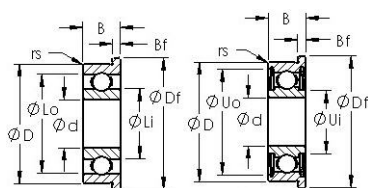

Inch Series

select	Inquiry	Product Number	Bearing Type	Dimensions [mm]					Basic Load Rating [N]	
				d	D	B	Df	Bf	Dynamic Load Rating (Cr)	Static Load Rating (Cor)
FR0	Open Flanged Ball Bearings	1.191	3.967	1.588	5.156	0.33	21	6		
FR0zz	Sealed Flanged Ball Bearings	1.191	3.967	2.38	5.156	0.787	21	6		
FR1	Open Flanged Ball Bearings	1.397	4.762	1.984	5.944	0.584	44	12		
FR1zz	Sealed Flanged Ball Bearings	1.397	4.762	2.779	5.944	0.787	44	12		
FR1-4	Open Flanged Ball Bearings	1.984	6.35	2.38	7.518	0.584	54	17		
FR1-4 2RS	Sealed Flanged Ball Bearings	1.984	6.35	3.571	7.518	0.787	54	17		
FR1-4zz	Sealed Flanged Ball Bearings	1.984	6.35	3.571	7.518	0.787	54	17		

Inch Series

FR1-5	Open Flanged Ball Bearings	2.38	7.938	2.779	9.119	0.584	106	32
FR1-5 2RS	Sealed Flanged Ball Bearings	2.38	7.938	3.571	9.119	0.787	106	32
FR1-5zz	Sealed Flanged Ball Bearings	2.38	7.938	3.571	9.119	0.787	106	32
FR133	Open Flanged Ball Bearings	2.38	4.762	1.588	5.944	0.457	36	11
FR133 2RS	Sealed Flanged Ball Bearings	2.38	4.762	2.38	5.944	0.787	28	10
FR133zz	Sealed Flanged Ball Bearings	2.38	4.762	2.38	5.944	0.787	28	10
FR144	Open Flanged Ball Bearings	3.175	6.35	2.38	7.518	0.584	54	17
FR144 2RS	Sealed Flanged Ball Bearings	3.175	6.35	2.779	7.518	0.787	54	17
FR144zz	Sealed Flanged Ball Bearings	3.175	6.35	2.779	7.518	0.787	54	17
FR2	Open Flanged Ball Bearings	3.175	9.525	3.967	11.176	0.762	121	39
FR2 2RS	Sealed Flanged Ball Bearings	3.175	9.525	3.967	11.176	0.762	121	39