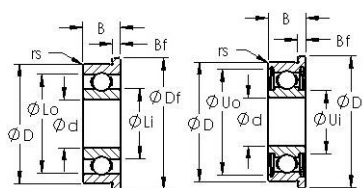

Inch Series

select	Inquiry	Product Number	Bearing Type	Dimensions [mm]					Basic Load Rating [N]	
				d	D	B	Df	Bf	Dynamic Load Rating (Cr)	Static Load Rating (Cor)
FR0	Open Flanged Ball Bearings	1.191	3.967	1.588	5.156	0.33	21	6		
FR0zz	Sealed Flanged Ball Bearings	1.191	3.967	2.38	5.156	0.787	21	6		
FR1	Open Flanged Ball Bearings	1.397	4.762	1.984	5.944	0.584	44	12		
FR1zz	Sealed Flanged Ball Bearings	1.397	4.762	2.779	5.944	0.787	44	12		
FR1-4	Open Flanged Ball Bearings	1.984	6.35	2.38	7.518	0.584	54	17		
FR1-4 2RS	Sealed Flanged Ball Bearings	1.984	6.35	3.571	7.518	0.787	54	17		
FR1-4zz	Sealed Flanged Ball Bearings	1.984	6.35	3.571	7.518	0.787	54	17		

Inch Series

FR1-5	Open Flanged Ball Bearings	2.38	7.938	2.779	9.119	0.584	106	32
FR1-5 2RS	Sealed Flanged Ball Bearings	2.38	7.938	3.571	9.119	0.787	106	32
FR1-5zz	Sealed Flanged Ball Bearings	2.38	7.938	3.571	9.119	0.787	106	32
FR133	Open Flanged Ball Bearings	2.38	4.762	1.588	5.944	0.457	36	11
FR133 2RS	Sealed Flanged Ball Bearings	2.38	4.762	2.38	5.944	0.787	28	10
FR133zz	Sealed Flanged Ball Bearings	2.38	4.762	2.38	5.944	0.787	28	10
FR144	Open Flanged Ball Bearings	3.175	6.35	2.38	7.518	0.584	54	17
FR144 2RS	Sealed Flanged Ball Bearings	3.175	6.35	2.779	7.518	0.787	54	17
FR144zz	Sealed Flanged Ball Bearings	3.175	6.35	2.779	7.518	0.787	54	17
FR2	Open Flanged Ball Bearings	3.175	9.525	3.967	11.176	0.762	121	39
FR2 2RS	Sealed Flanged Ball Bearings	3.175	9.525	3.967	11.176	0.762	121	39